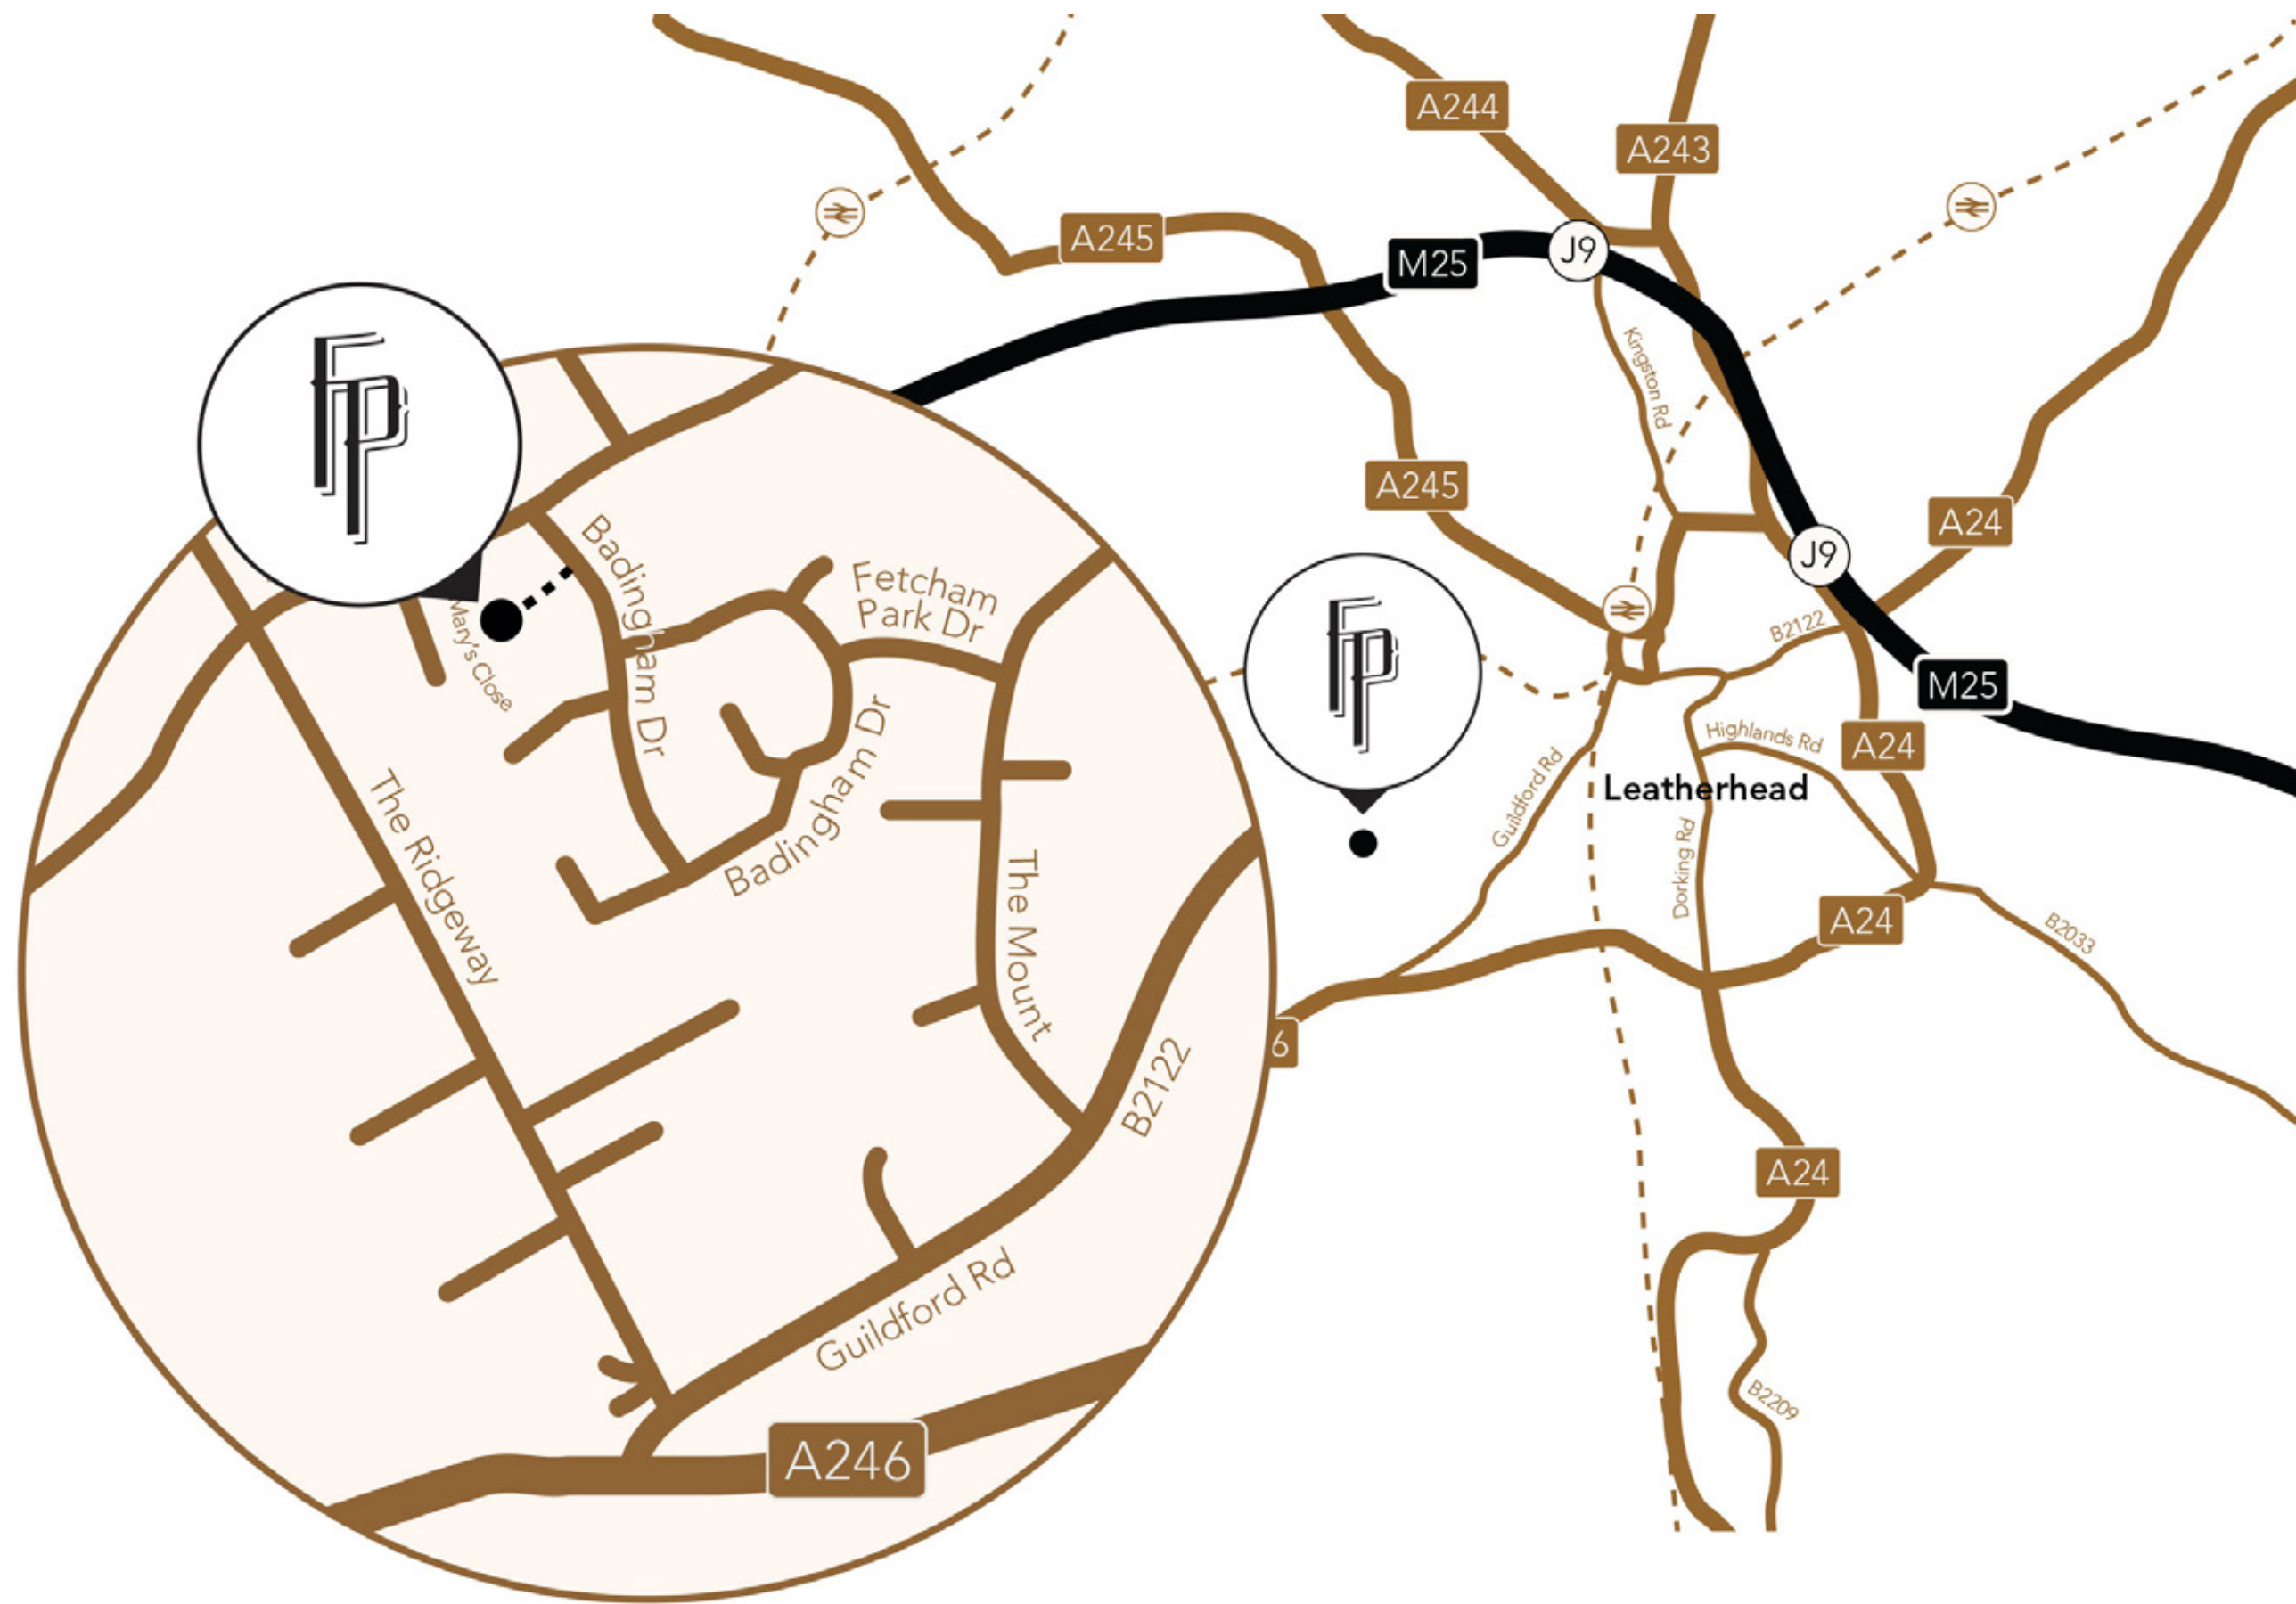

COME TOGETHER  
SECLUDED SURROUNDINGS

A private and tranquil setting where friends and family can come together, Fetcham Park is a privately owned Grade II\* listed, Queen Anne mansion situated near Leatherhead, just five minutes from Junction 9 of the M25, ten minutes from Randalls Park Crematorium and adjacent to St. Mary's Church, Fetcham.

## TRAVEL TIMES

**Woking**  
12 miles / 30 minutes

**Kingston**  
12 miles / 25 minutes

**Weybridge**  
10 miles / 20 minutes

**Leatherhead train station**  
1.5 miles / 5 minutes

**Epsom**  
6 miles / 15 minutes

LET'S TALK  
CONTACT