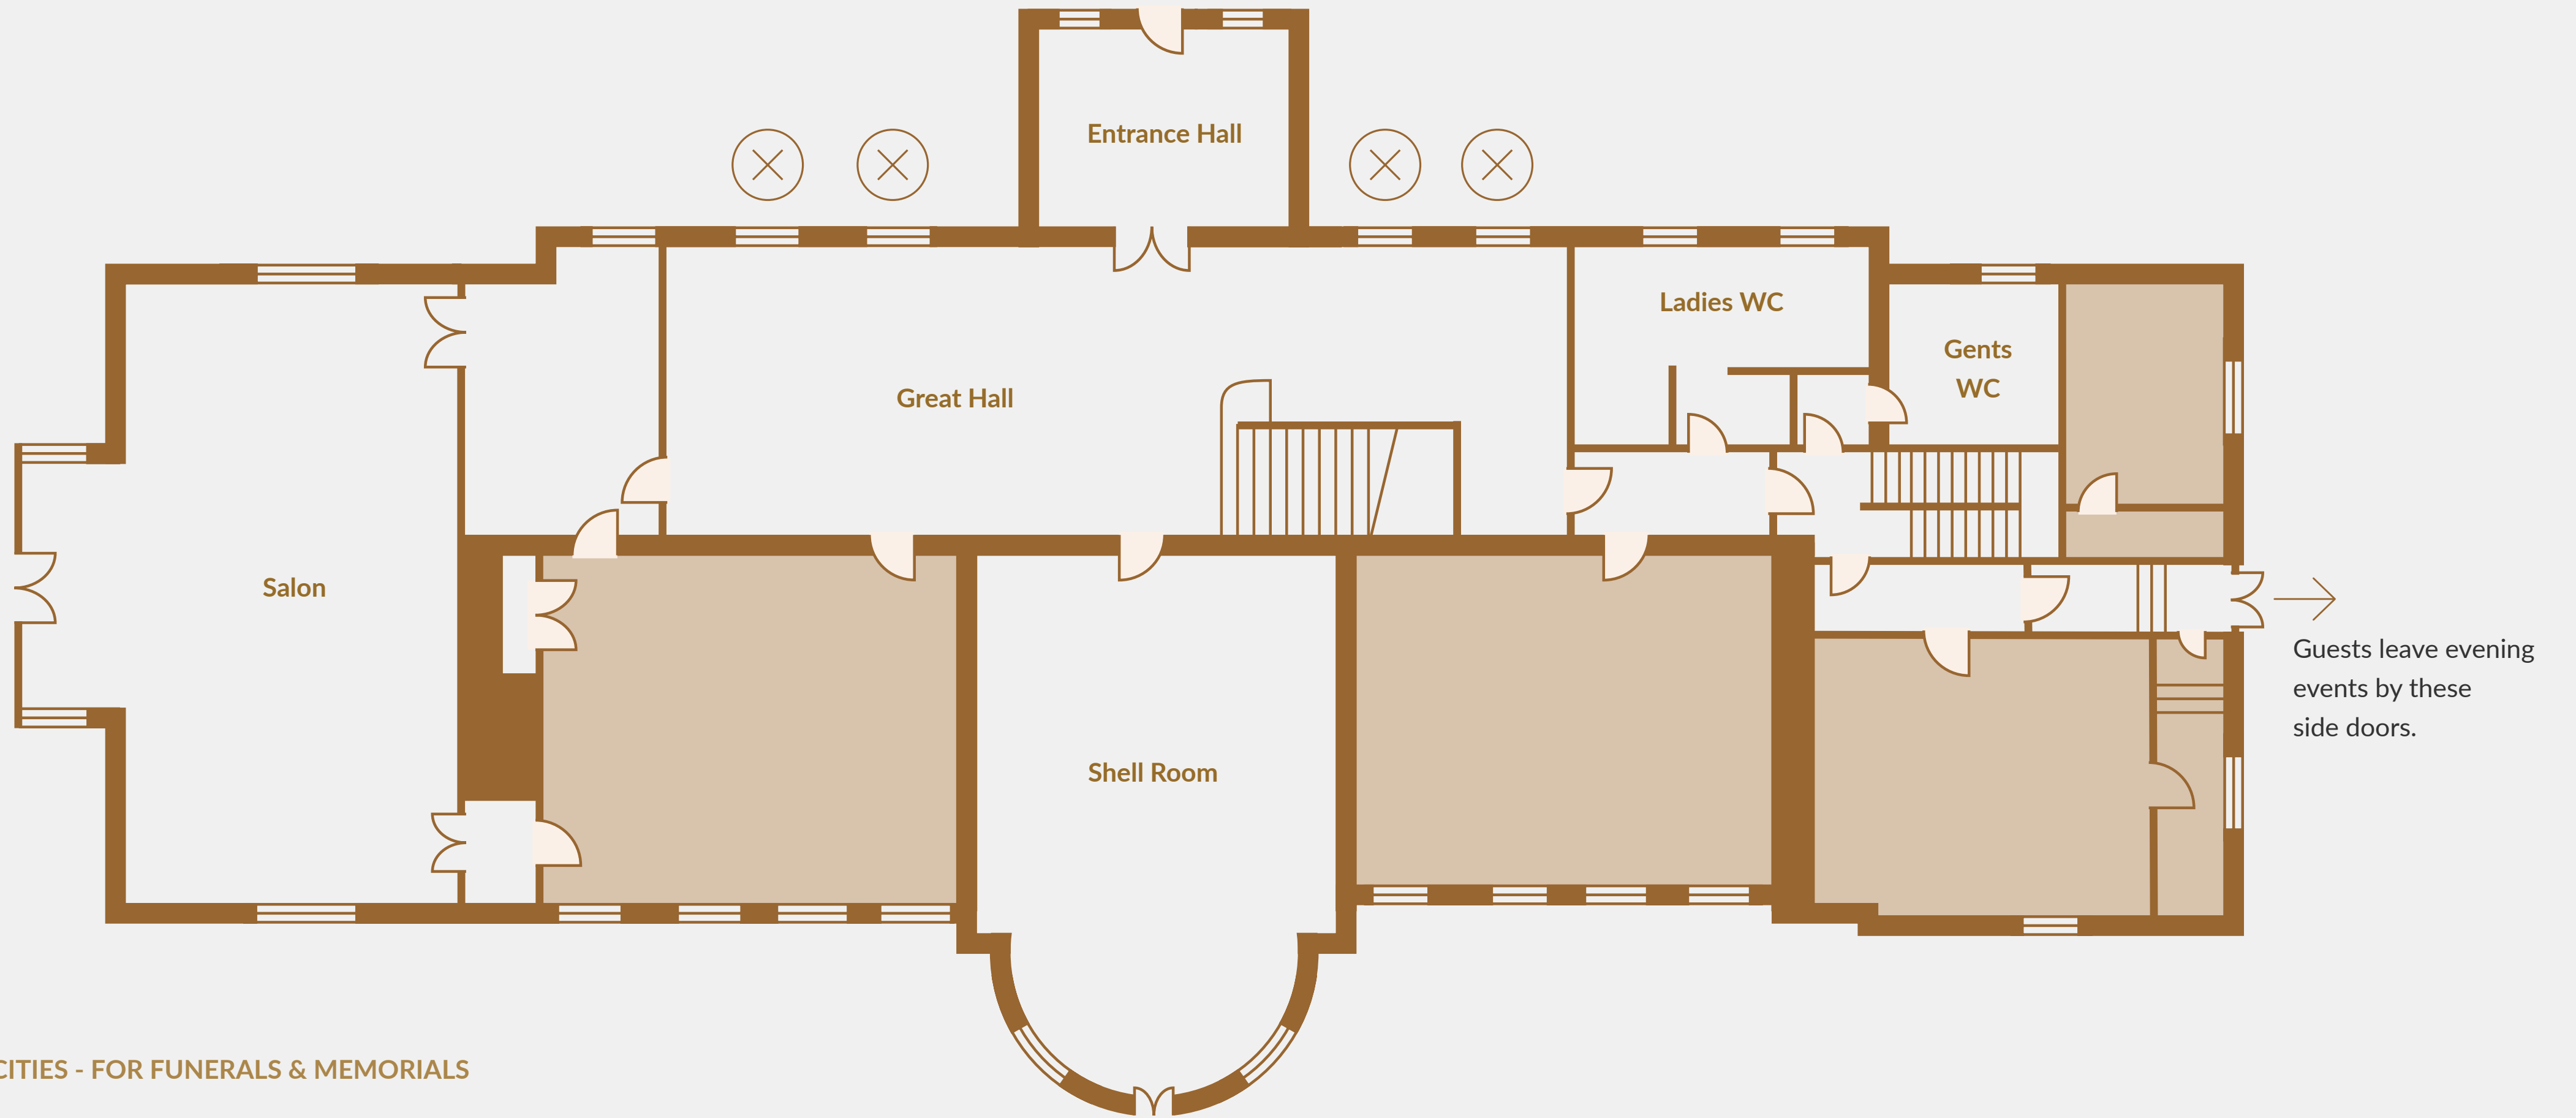

Windows not to be opened when music is played in Great Hall.

**FLOOR PLANS & CAPACITIES - FOR FUNERALS & MEMORIALS**

Salon: Dining for up to 70 / Drinks reception for up to 100

Shell Room: Dining for up to 12 / Drinks reception for up to 50